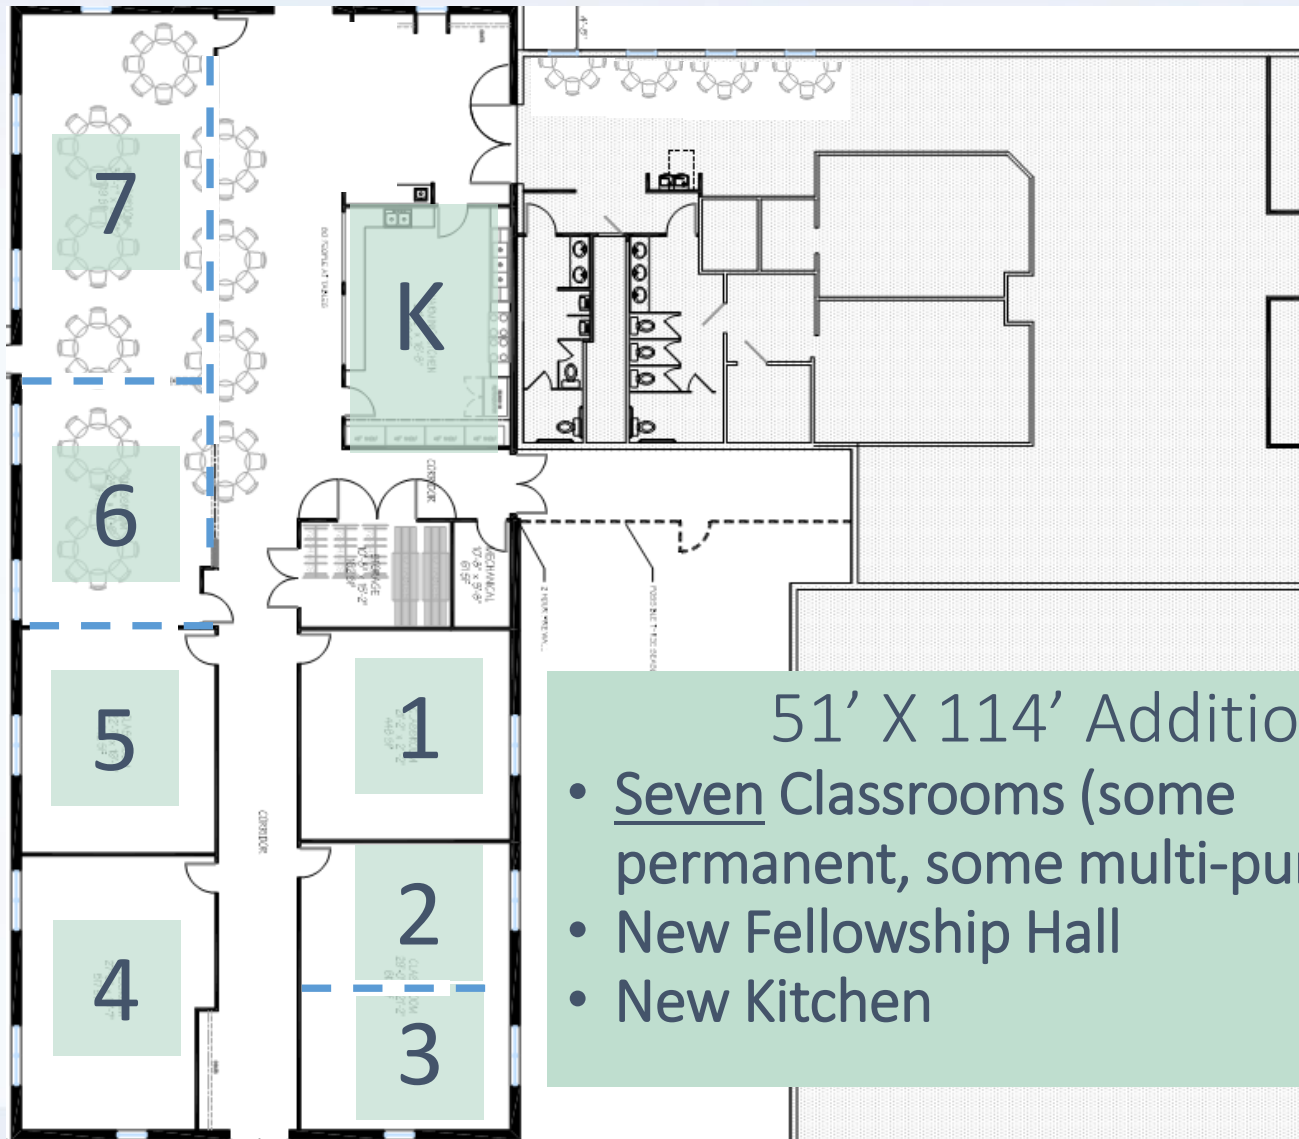

THE DISCIPLESHIP CENTER

- 51' X 114' Addition
- Seven Classrooms (some permanent, some multi-purpose)
 - New Fellowship Hall
 - New Kitchen